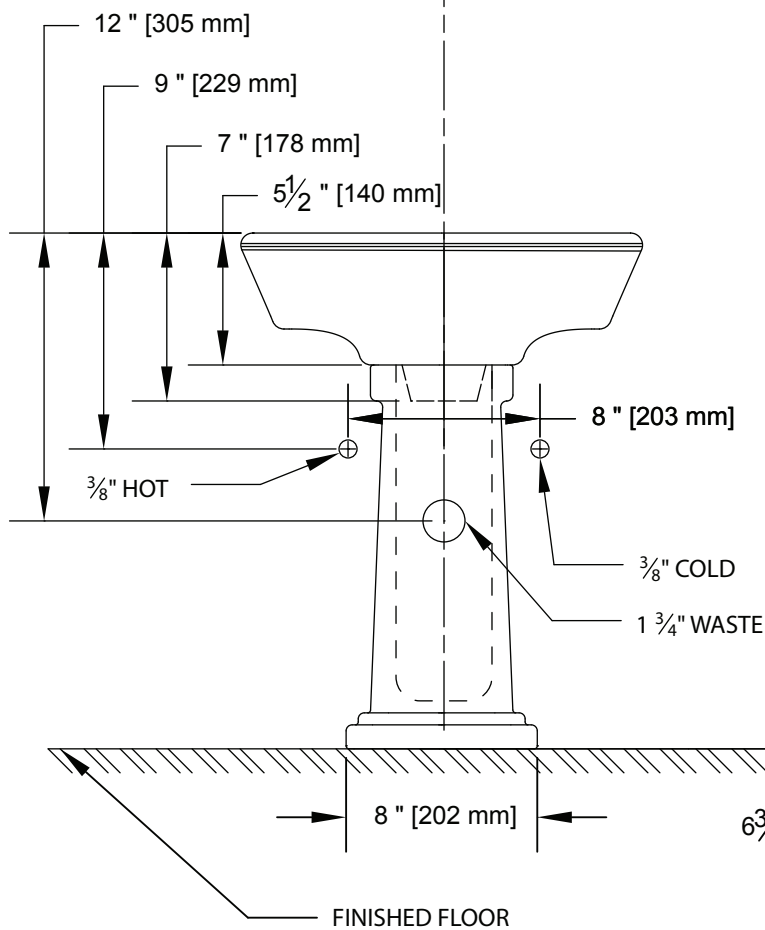

The Little Bottom Line®

Model: MB2200 "The Liquid Asset"

Iso Perspective Scale: 1/2" : 1"

Drawing Scale: 1/8" : 1"

IMPORTANT:
 Fixture dimensions are nominal and may vary within the range of tolerances established by the ASME Standard A 112.19.2. Illustrations may not be drawn to scale.