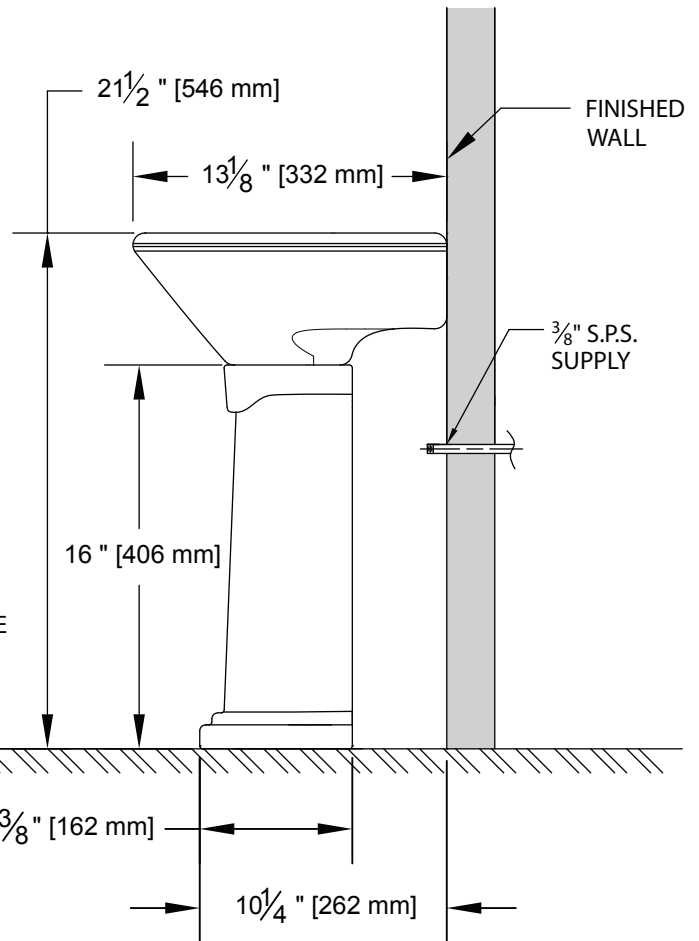

The Little Bottom Line®

Model: MB2200 "The Liquid Asset"

Iso Perspective Scale: 1/2" : 1"

Drawing Scale: 1/8" : 1"

IMPORTANT:
 Fixture dimensions are nominal and may vary within the range of tolerances established by the ASME Standard A 112.19.2. Illustrations may not be drawn to scale.