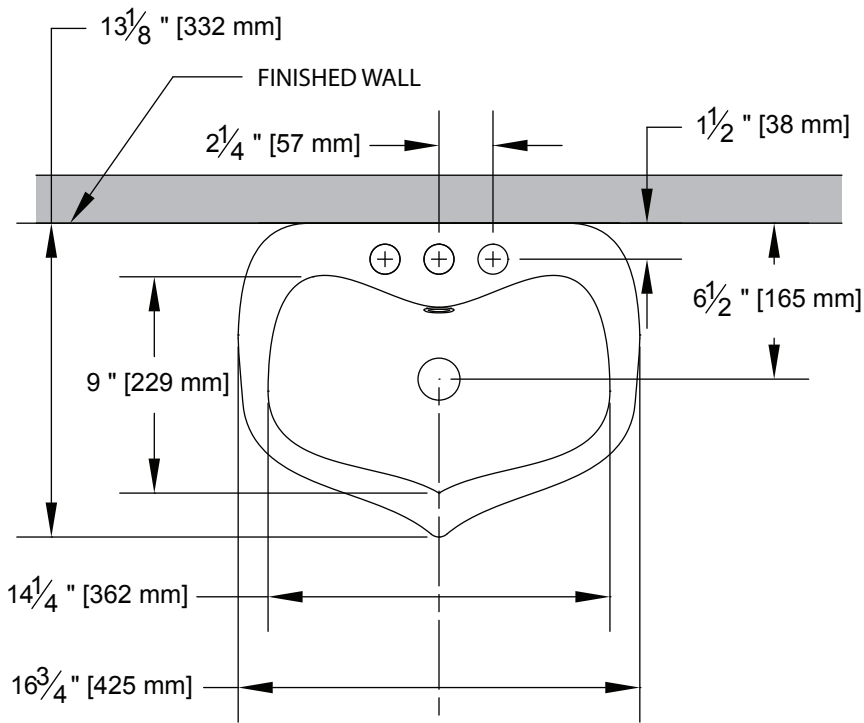

The Little Bottom Line®

Model: MB2200 "The Liquid Asset"

Iso Perspective Scale: 1/2" : 1"

Drawing Scale: 1/8" : 1"

IMPORTANT:
 Fixture dimensions are nominal and may vary within the range of tolerances established by the ASME Standard A 112.19.2. Illustrations may not be drawn to scale.